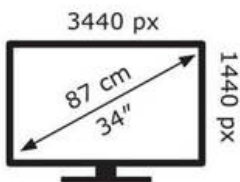

ENERG 

LG Electronics

34WL850

40 kWh/1000h

ABCDEF **G**

57 kWh/1000h

2019/2013